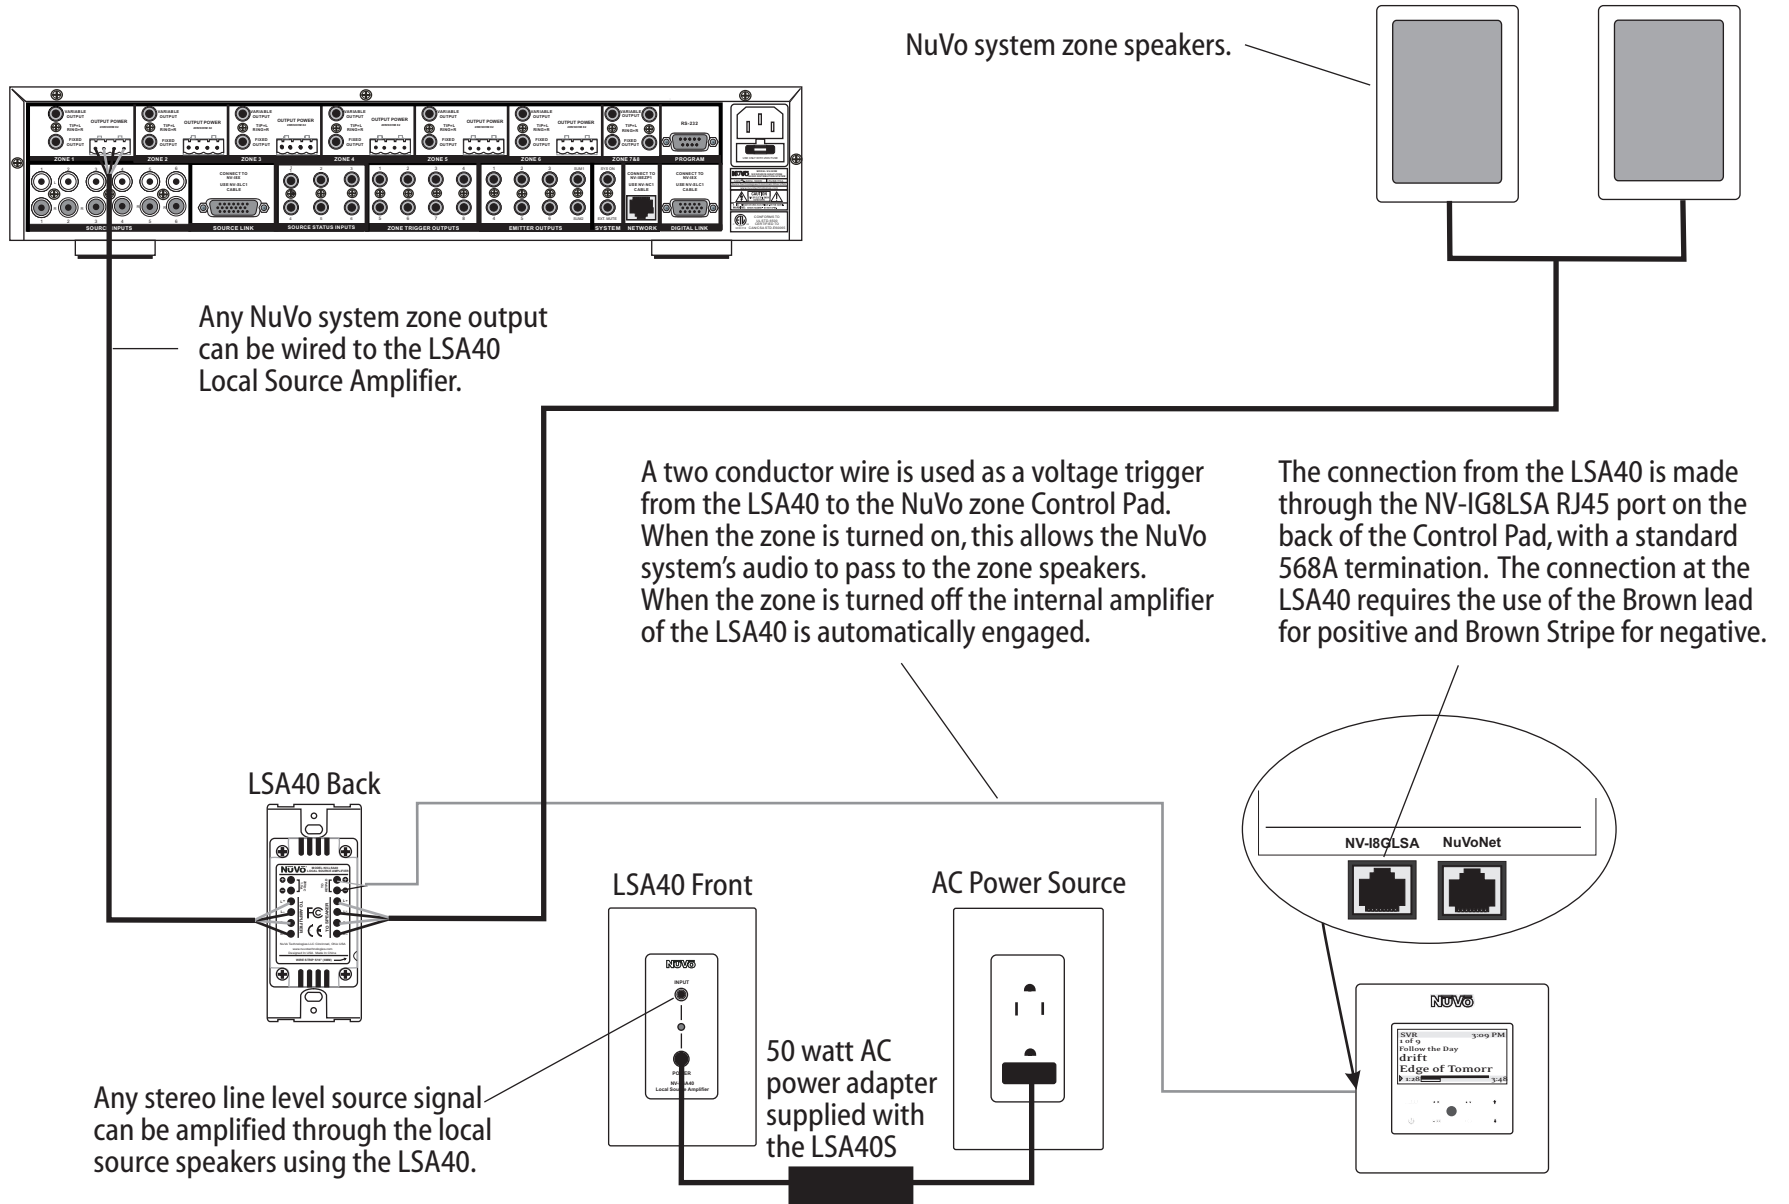

LSA40S Local Source Amplifier for use with Essentia E6G and Grand Concerto

LSA40S Local Source Amplifier for use with Simplese